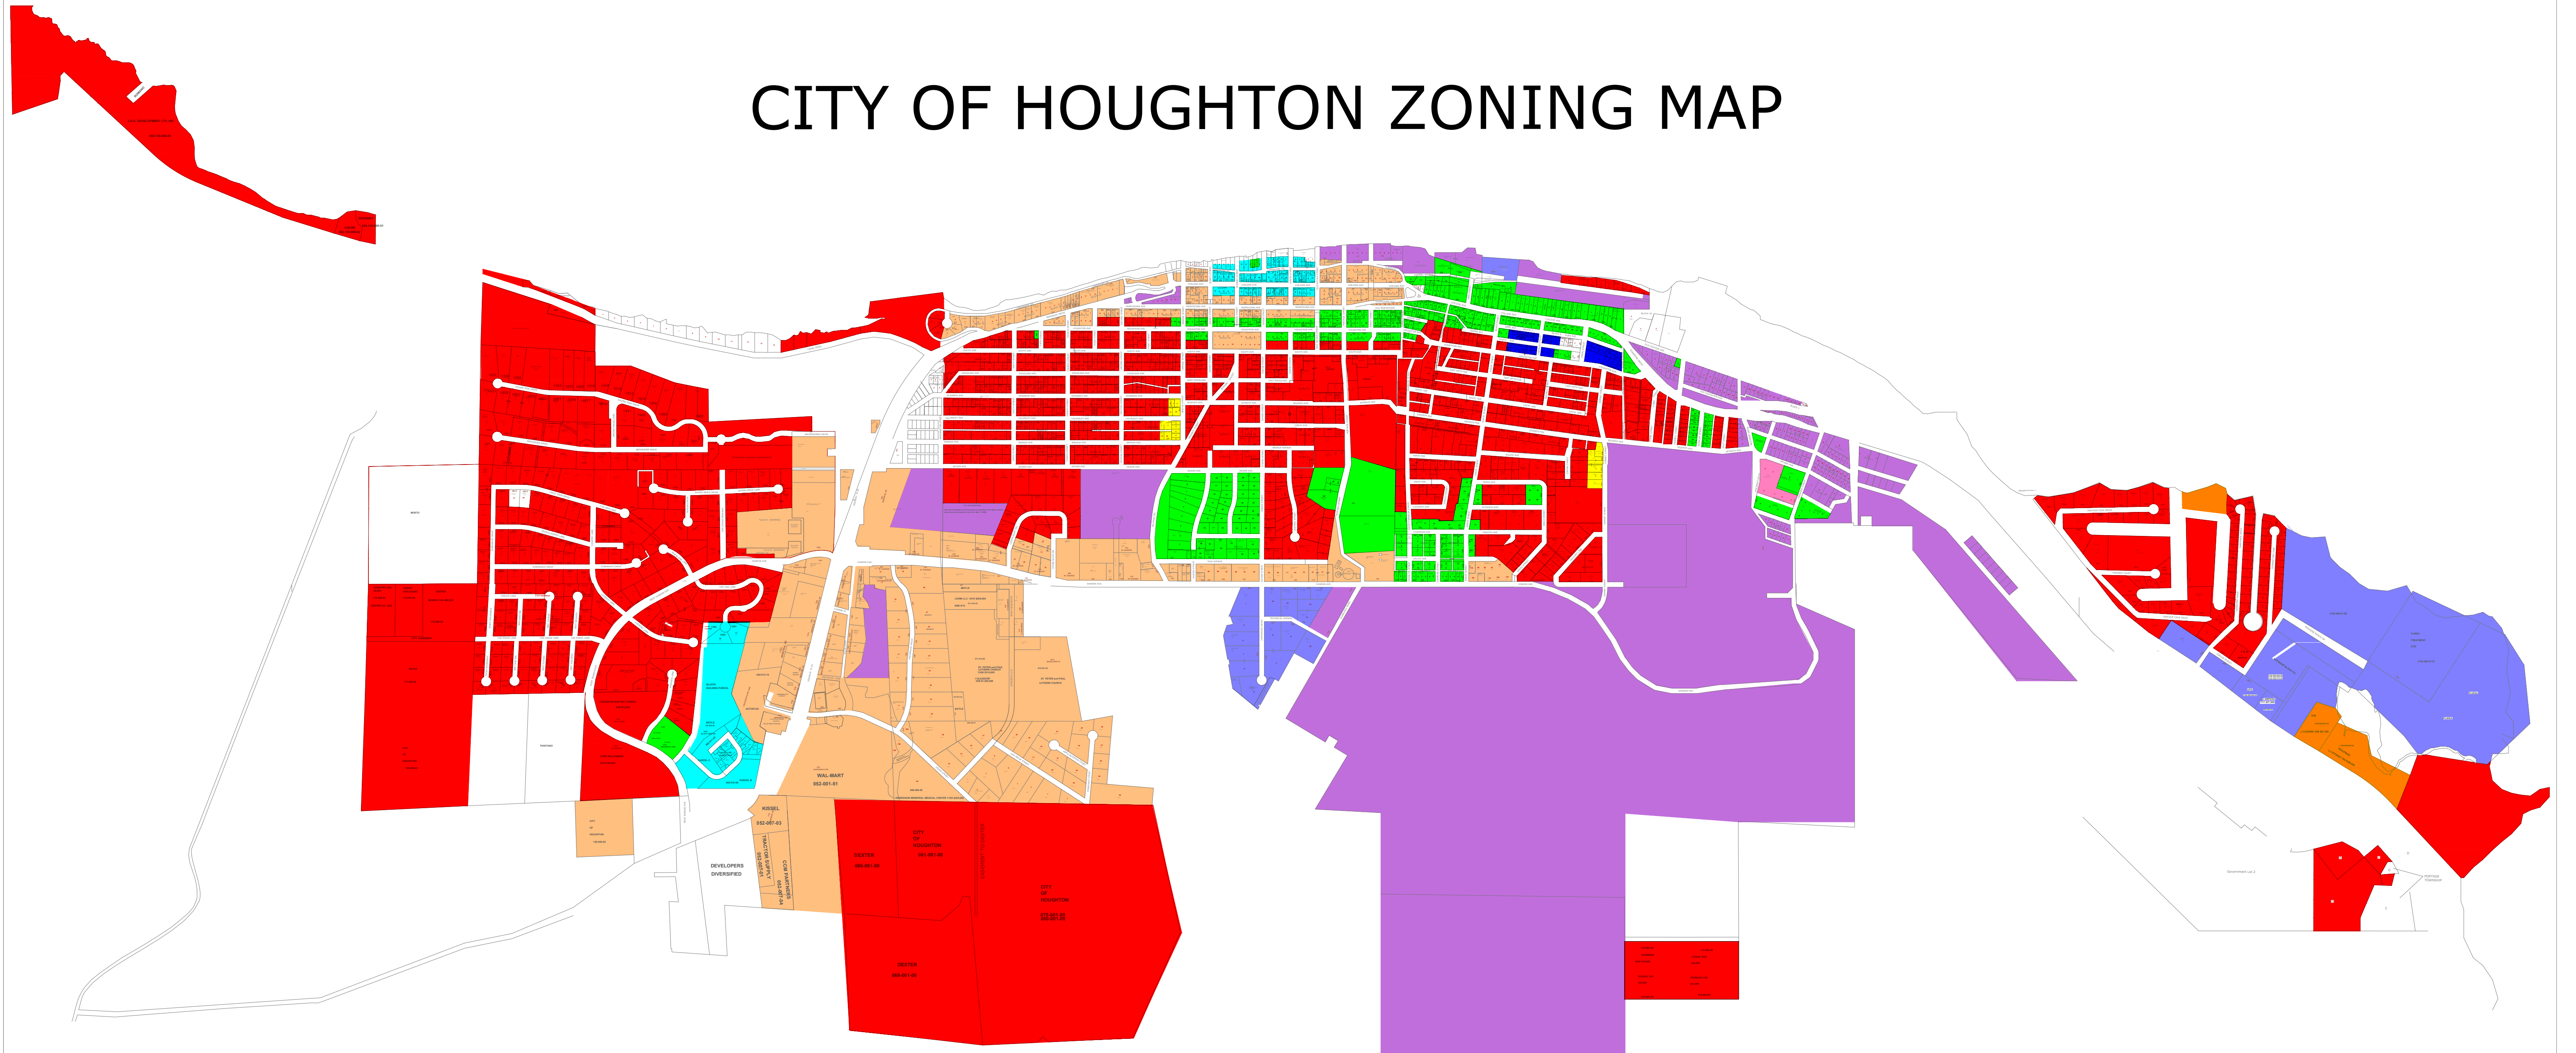

# CITY OF HOUGHTON ZONING MAP

- R-1 ONE FAMILY
- R-3 MULTIPLE FAMILY
- R-4 REDEVELOPMENT READY RESIDENTIAL DISTRICT
- B-1 LOCAL BUSINESS
- B-2 COMMUNITY BUSINESS
- B-2 COMMUNITY BUSINESS WITH CONDITIONS
- B-3 GENERAL BUSINESS
- B-3 GENERAL BUSINESS WITH CONDITIONS
- I-1 INDUSTRIAL
- RSV RESERVE
- MU MULTIPLE USE